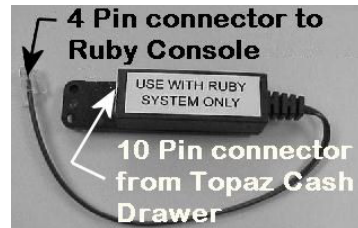

## Ruby Cash Drawer Metal Front

**Lock in frame**

Metal Front  
4-pin Connector  
Used on Ruby System  
APG # M215-8-BL1816  
VeriFone # P040-08-019  
**PMP # 45526**

## A Topaz Cash Drawer can be converted into a Ruby Cash Drawer

**Lock mounted in drawer**

+

+

=

**A Topaz Cash Drawer**

**with 10 Pin Connector  
Cable from Cash Drawer**

**Connected to VeriFone  
Adapter**

**= Ruby Cash Drawer**

A VeriFone Topaz Cash Drawer can be used on a VeriFone Ruby System by using VeriFone adapter # 22839-01. (PMP # 45535).

All manufacturers' numbers, names, trade names, trademarks and descriptions used here are for reference purposes only. None of the rebuilt items listed here are the products of the identified manufacturers.